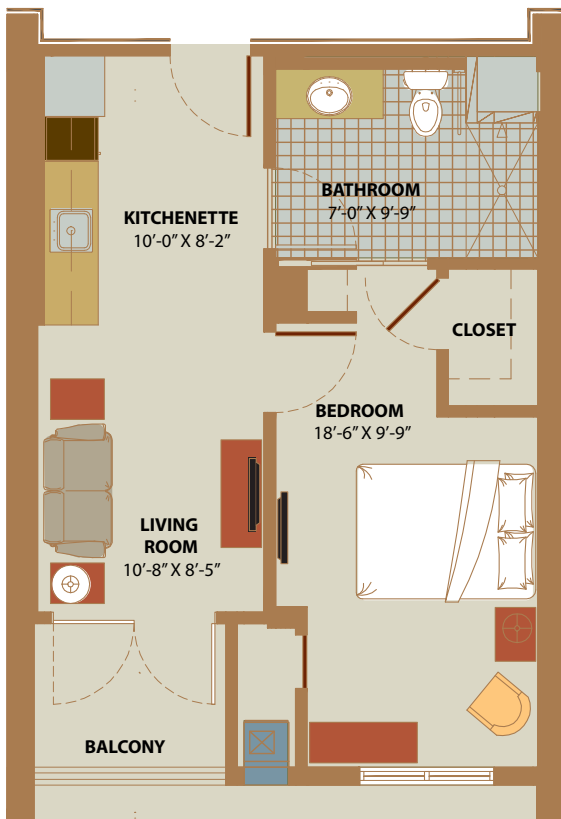

River Crest

500 SF

River Breeze

550 SF

River Oak

383 SF

River Grande

630 SF