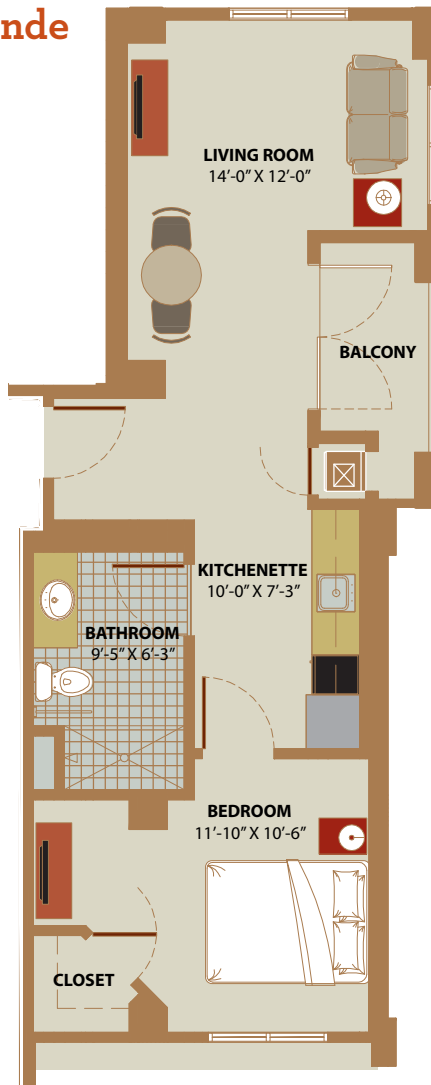

River Crest

500 SF

River Breeze

550 SF

River Oak

383 SF

River Grande

630 SF