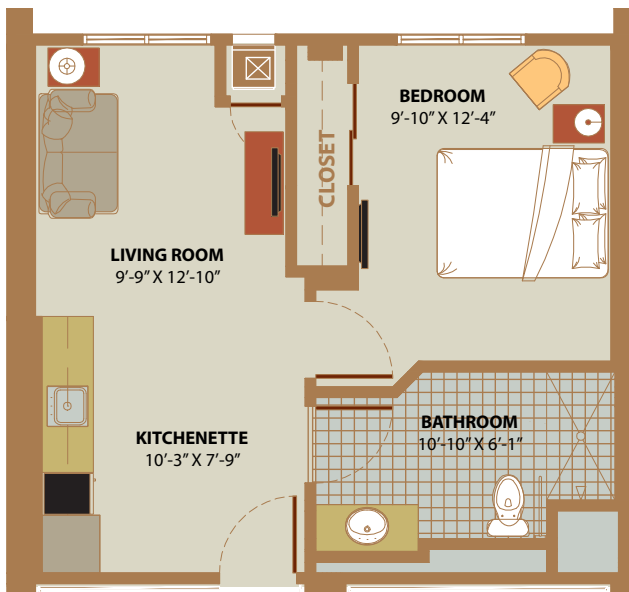

River Crest

500 SF

River Breeze

550 SF

River Oak

383 SF

River Grande

630 SF