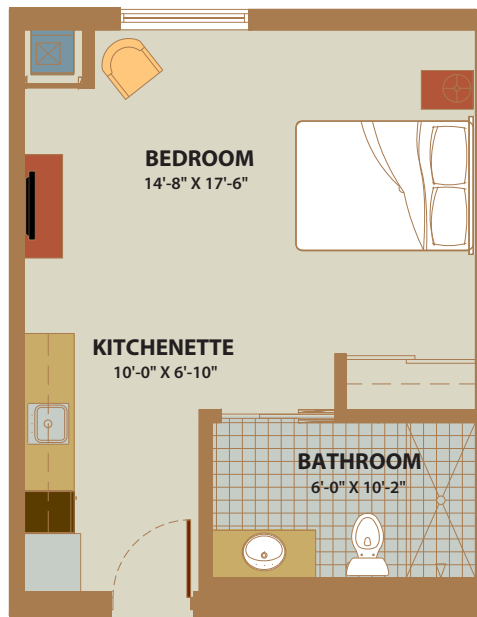

River Crest

500 SF

River Breeze

550 SF

River Oak

383 SF

River Grande

630 SF