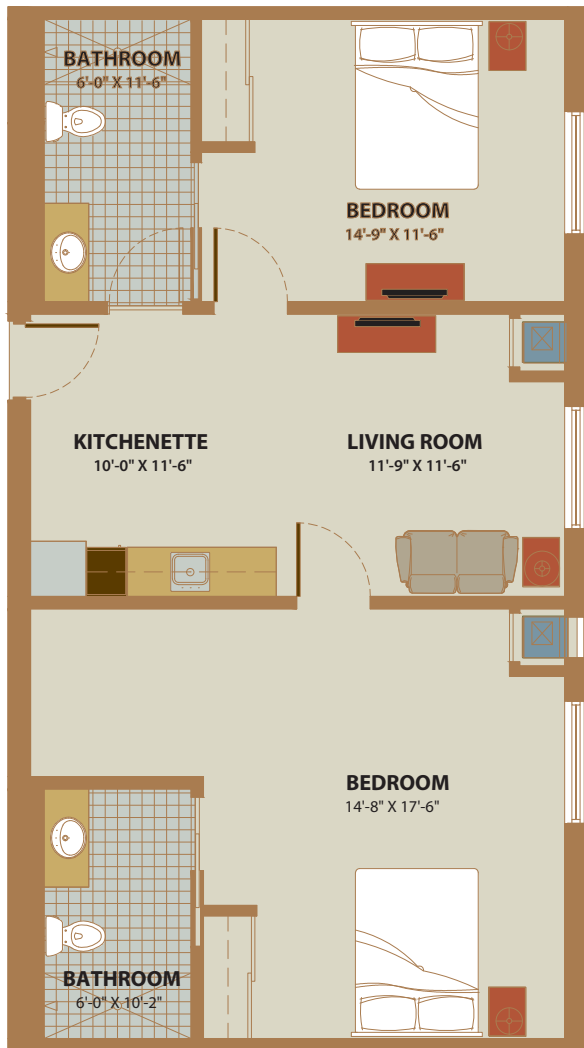

River Crest

500 SF

River Breeze

550 SF

River Oak

383 SF

River Grande

630 SF